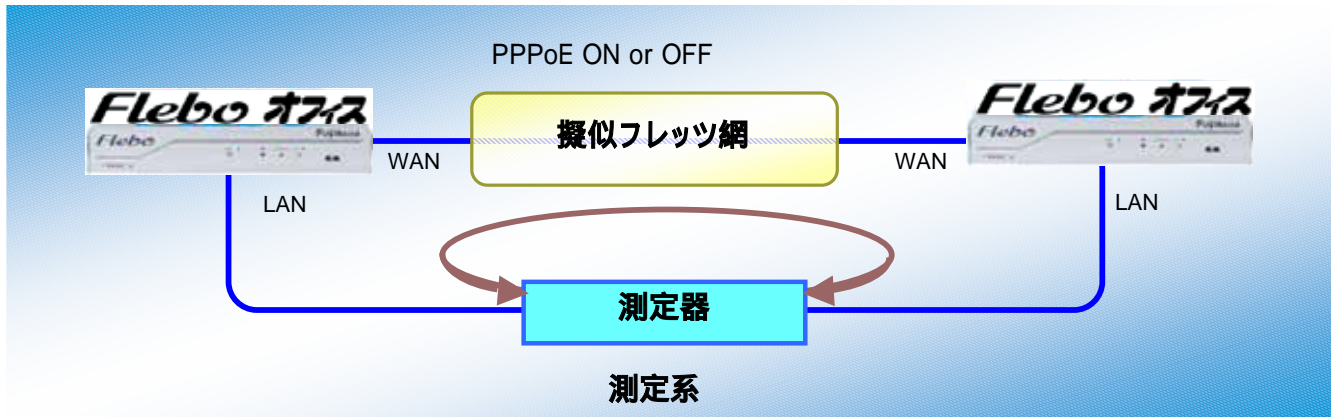

FNX0660スループット測定結果

Test duration (sec): 100

Number of pairs: 1

Minimum frame size (byte): 64

Initial rate (%): 63

Maximum frame size (byte): 1518

Maximum rate (%): 100.00

Step frame size (byte): Custom

Resolution rate (%): 0.10

Bi-directional

Frame Size	PPPoE OFF		PPPoE ON	
	Passed Rate(%)	WAN Rate(%)	Passed Rate(%)	WAN Rate(%)
64	66.40	99.60	62.45	99.63
96	73.19	99.68	69.67	99.70
128	77.69	99.74	74.56	99.75
192	83.30	99.80	80.76	99.81
256	86.65	99.84	84.53	99.85
384	90.57	99.99	88.89	99.89
512	92.66	99.98	91.33	99.91
768	94.43	99.46	93.81	99.76
1024	95.65	99.50	95.00	99.55
1280	96.27	99.38	96.27	99.97
1340	96.93	99.93	96.32	99.86
1341	91.31	99.70	90.02	99.34
1408	93.15	99.93	91.89	99.61
1472	93.16	99.65	91.93	99.33
1518	93.16	99.46	92.52	99.74